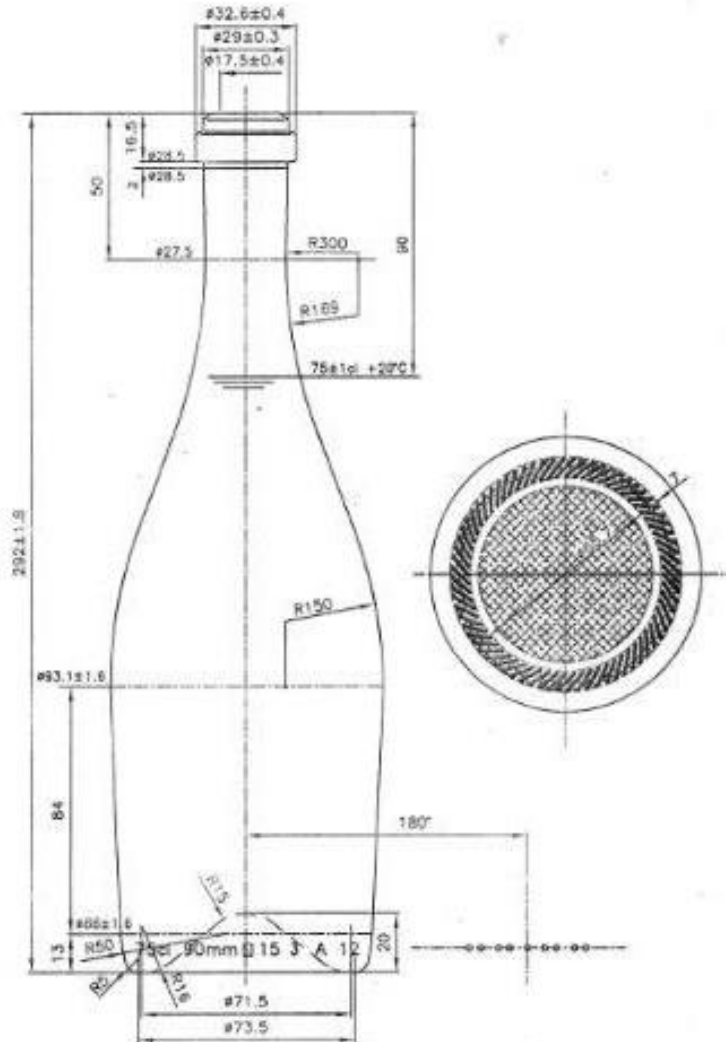

**alevgor glass**

*Colio 750 ml*

Code	2223
Pressure not less than	14 kgf/cm <sup>2</sup>
Capacity	750 ml
Weight	685 g
Units per pallet	864